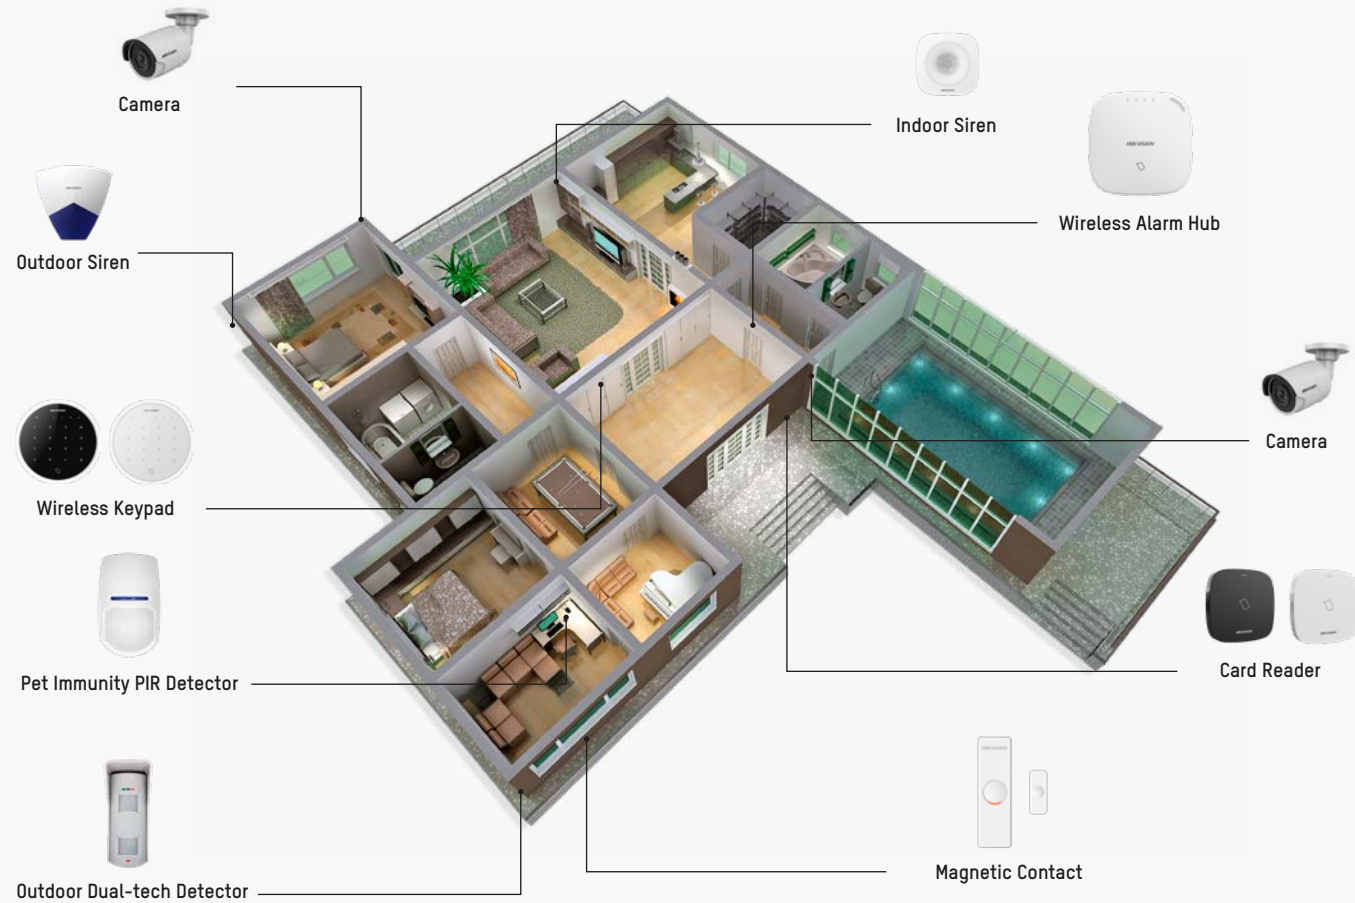

Comprehensive Alarm System for Your Home

The AXHub connects a full range of wireless security peripherals— sensors, keypads, sirens, and expanders – making the alarm system easy to install and expand. Each area in your home requires unique protections and specific technologies – and our system has it all.